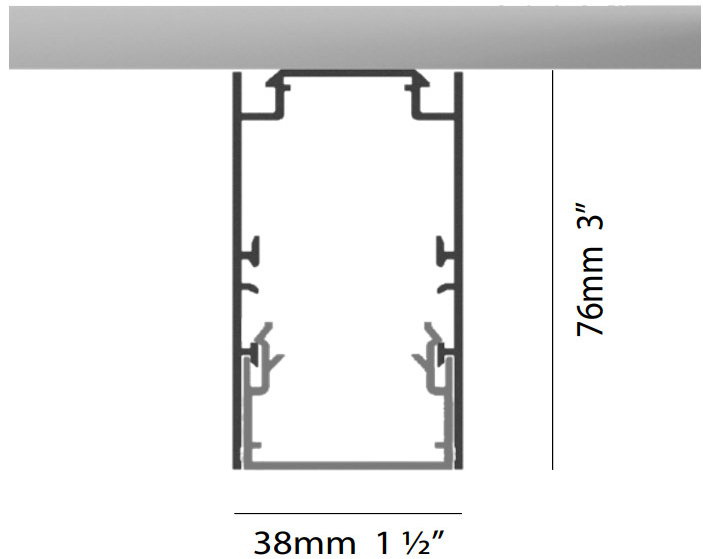

PROJECT	
TYPE	
SPECIFIER	
QUANTITY	
DATE	

HYPRO 40 SURFACE

A3HY40-SUR-SYS

base number

1. To build a product code in our configurator select the specify button on the base model # product page
2. To build a manual product code on this datasheet choose from the options listed below in blue font and add the suffix to the base model #

GENERAL

Series: Hypro
Subseries: Hypro 40
Brand: Prolicht
Division: Architectural
Mounting Type: Surface
Mounting Location: Ceiling
Subcategory: Profile

PHYSICAL

Fixture Finish: SSR / BKV / CWI / CRY / HAB / UFT / ITA / RUA / FTG / MYG / LOD / PUS / FRO / FUP / KIA / POP / BLS / SPG / MEY / GOH / GUM / CHC / COM / ABZ / JAG / OBR / MOS / ROR

ELECTRICAL

Lamp Type: LED (Zhaga Standard)
Dimming: Non-Dimmable / 0-10V Dimming
Driver Included: Yes
Driver Location: Integrated
Driver Type: Constant Current - 120Vac
Driver Class: Class 2
Input Voltage (V): 120

LED

Lamp Life (hrs): 50000
Upon Request: Color Temperature RGB-W Tunable Special LED CRI (no minimum qty) price increase + longer lead time

OPTICAL

Upon Request: Special Beam Angle

RATINGS AND CERTIFICATIONS

Certified By: Certified for North American Standards
IP rating: IP20