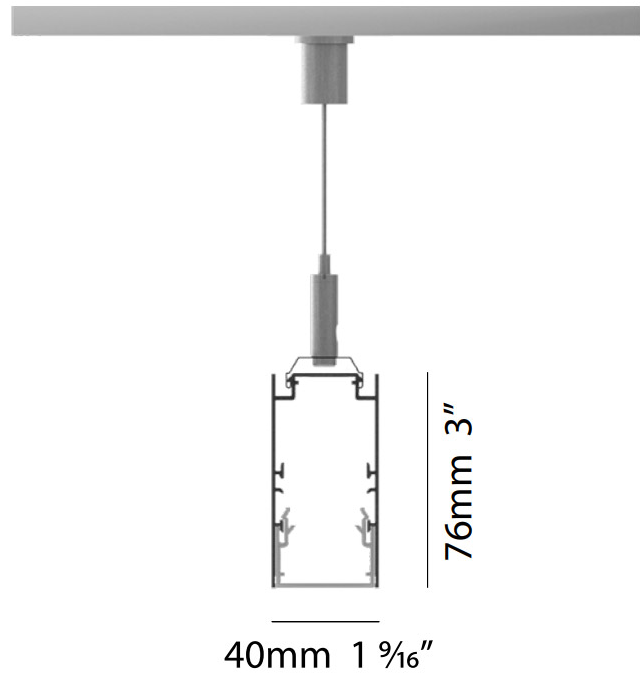

PROJECT
TYPE
SPECIFIER
QUANTITY
DATE

HYPRO 40 SUSPENSION

A3HY40-SUS-SYS

base number

1. To build a product code in our configurator select the specify button on the base model # product page
2. To build a manual product code on this datasheet choose from the options listed below in blue font and add the suffix to the base model #

GENERAL

Series: Hypro
Subseries: Hypro 40
Brand: Prolicht
Division: Architectural
Mounting Type: Suspension
Mounting Location: Ceiling
Subcategory: Profile

PHYSICAL

Fixture Finish: SSR / BKV / CWI / CRY / HAB / UFT / ITA / RUA / FTG / MYG / LOD / PUS / FRO / FUP / KIA / POP / BLS / SPG / MEY / GOH / GUM / CHC / COM / ABZ / JAG / OBR / MOS / ROR
Fixture Material: Aluminum

ELECTRICAL

Lamp Type: LED (Zhaga Standard)
Dimming: Non-Dimmable / 0-10V Dimming
Driver Included: Yes
Driver Location: Integrated
Driver Type: Constant Current - 120Vac
Driver Class: Class 2
Input Voltage (V): 120

LED

Lamp Life (hrs): 50000
Upon Request: Color Temperature RGB-W Tunable Special LED CRI (no minimum qty) price increase + longer lead time

OPTICAL

Upon Request: Special Beam Angle

RATINGS AND CERTIFICATIONS

Certified By: Certified for North American Standards
IP rating: IP20